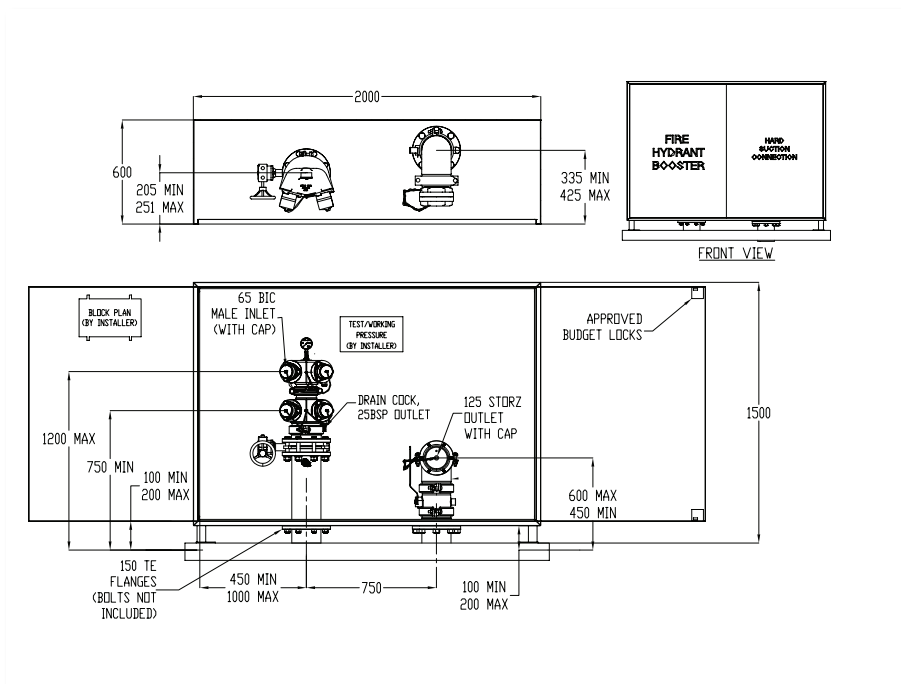

# Firemain Booster & Suction Riser Set 150mm

Western Australia

Specification Data Sheet

### Typical Dimensions