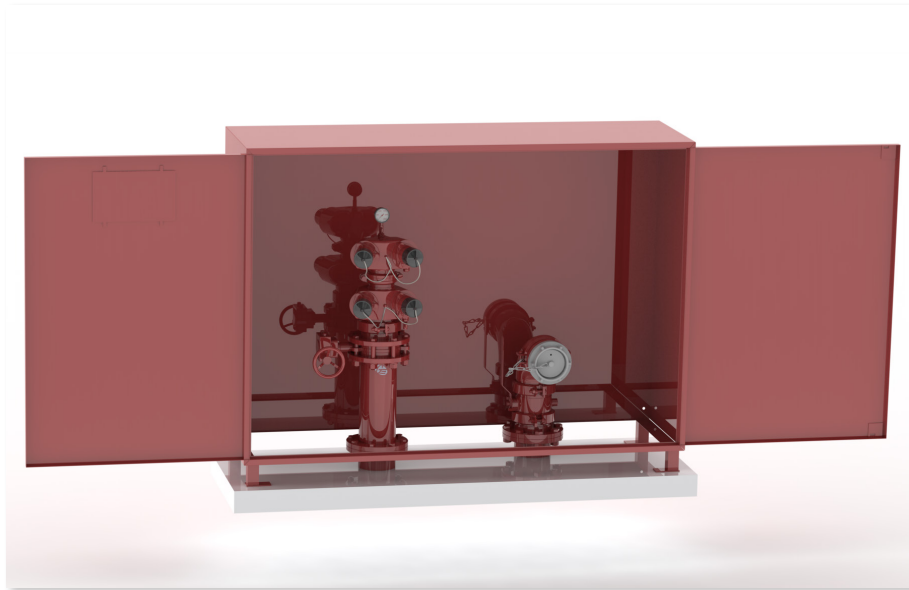

**redemperor**<sup>®</sup>  
fire + civil + plumbing

# Firemain Booster & Suction Riser Set 150mm

Western Australia

Specification Data Sheet

## 380142SR

WA Firemain Booster & Suction Riser Set 150TE with Cabinet

### Features

- Australia made.
- Cabinet is manufactured from zinalume steel.
- Firemain Booster and Suction Riser is fully assembled and painted.
- All painted Signal Red.
- Cabinet with hinged doors and budget lock.
- All compliant to AS2419.1.